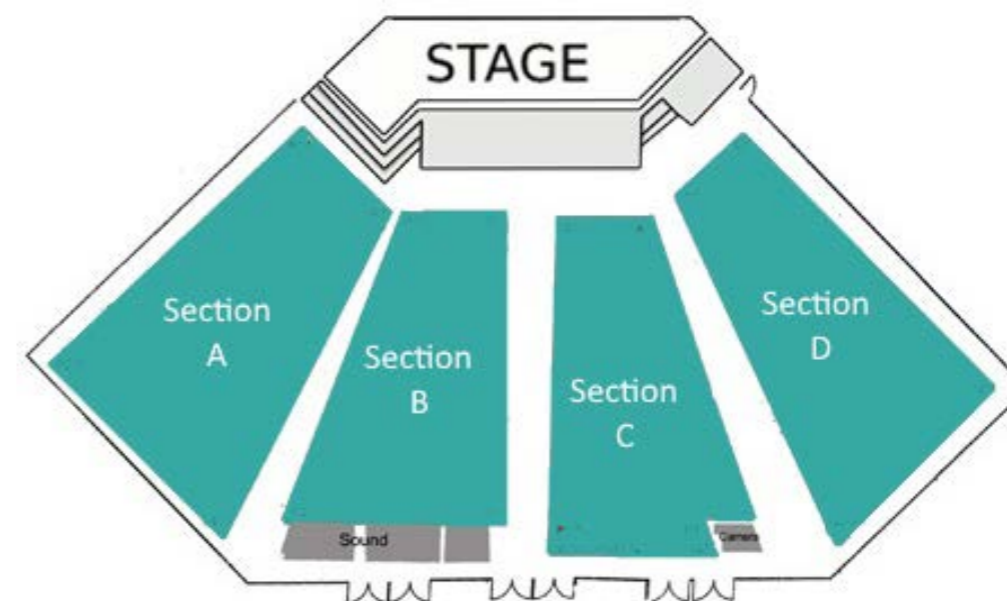

Ticket prices:

NOTE: You do not need to purchase a ticket for the child performing in the concert.

Adult $25 including booking fee

Child (4 years -12 years) $15 including booking fee

Children under 4 free if not occupying a seat