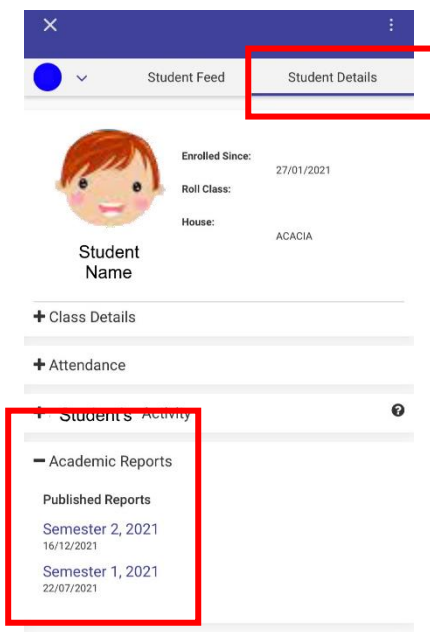

- Click on Child's Name,
- Select Student Details Tab
- Open Academic Reports