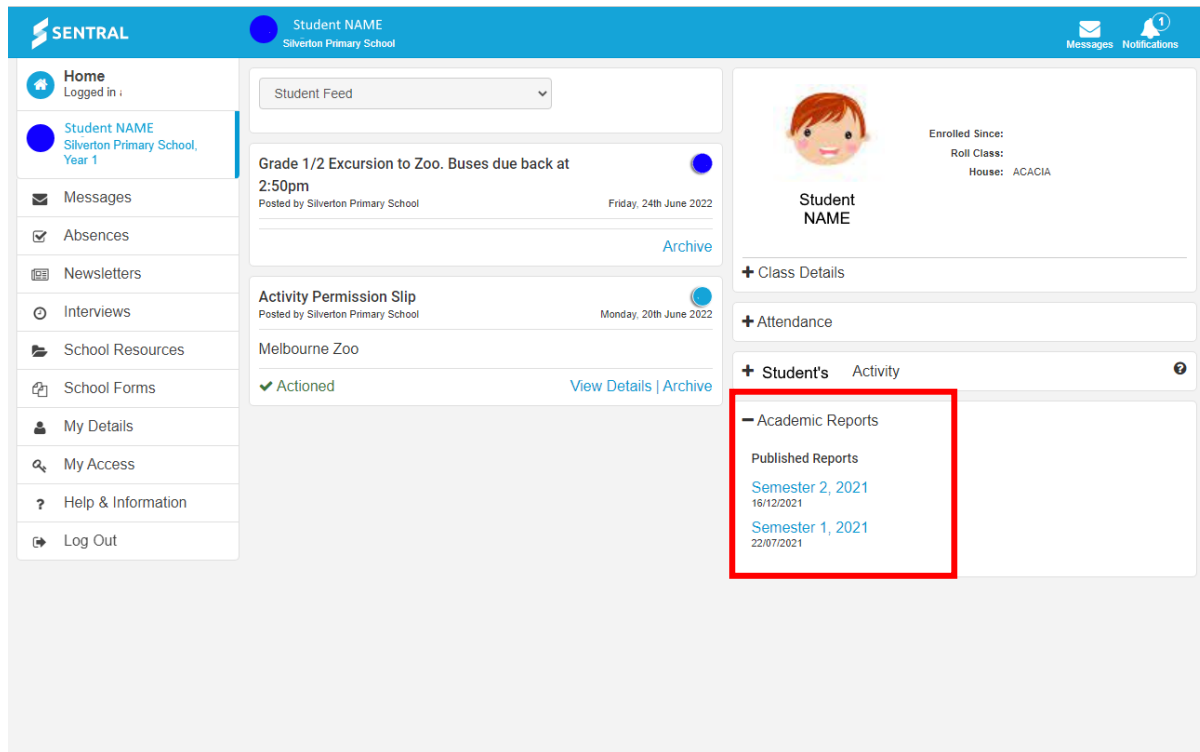

Accessing Reports

Accessing Reports on Portal

In the Sentral Parent Portal <https://sentral.silverton-ps.vic.edu.au/portal2> under each child's name on the right hand side is **Academic Reports**.

Click and this will open a new link.

Please make sure you download each report to keep a copy for your own records (Especially Grade 6 children as you will no longer has access to Sentral when you child leaves Silverton)

Accessing Reports on Sentral App