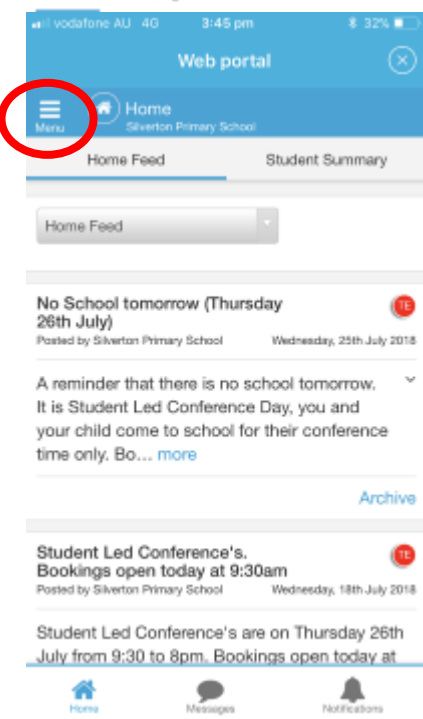

Sentral Parent Portal

Accessing Reports on Portal

In the Sentral Parent Portal <https://silvertonps.sentral.com.au/portal2/#!/login> under each child's name on the right hand side is published reports.

Click and this will open a new link. Please make sure you download each report to keep a copy for your own records (Especially Grade 6 Children as you will no longer has access to the Sentral when you child leaves Silverton)

Accessing Reports on Sentral for Parents App

Log into the Sentral for Parents App and follow the below screens

Got to Menu

Silverton PS
This will take you to the Web Portal within the App

(If prompted, please enter your username – email address and password again)

Menu

Select the child whose report you wish to view

Please note: You need to login via a Web Browser to save your child's report (this cannot be done via the app)