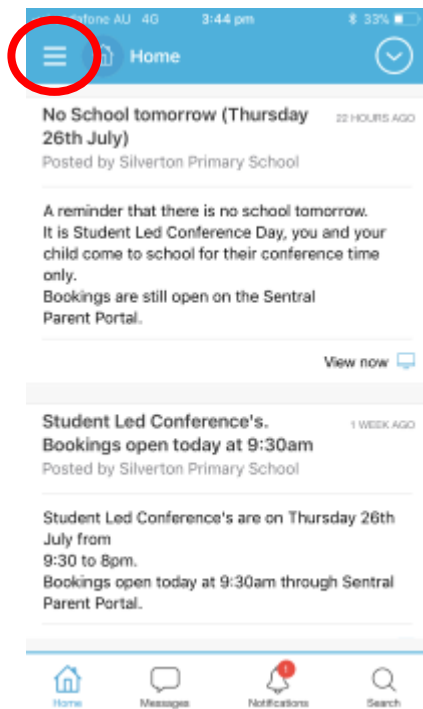

Sentral Parent Portal

Accessing Reports on Portal

In the Sentral Parent Portal <https://silvertonps.sentral.com.au/portal2/#!/login> under each child's name on the right hand side is published reports.

Click and this will open a new link. Please make sure you download each report to keep a copy for your own records (Especially Grade 6 Children as you will no longer has access to the Sentral when you child leaves Silverton)

Accessing Reports on Sentral for Parents App

Log into the Sentral for Parents App and follow the below screens

Got to Menu

Silverton PS
This will take you to the Web Portal within the App

(If prompted, please enter your username – email address and password again)