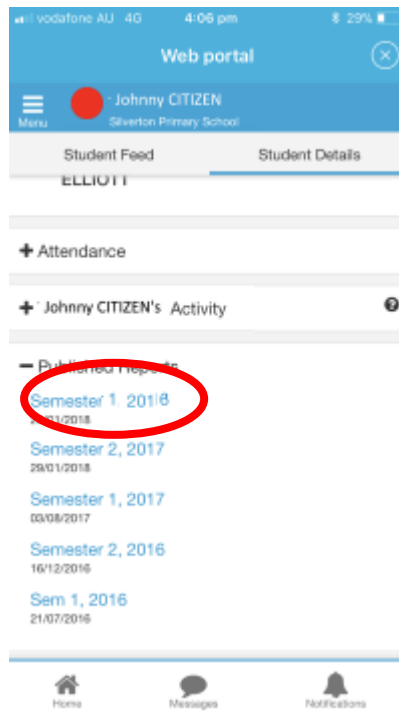

Sentral Parent Portal

Accessing Reports on Portal

In the Sentral Parent Portal <https://silvertonps.sentral.com.au/portal2/#!/login> under each child's name on the right hand side is published reports.

Click and this will open a new link. Please make sure you download each report to keep a copy for your own records (Especially Grade 6 Children as you will no longer has access to the Sentral when you child leaves Silverton)

Accessing Reports on Sentral for Parents App

Log into the Sentral for Parents App and follow the below screens

Got to Menu

Silverton PS
This will take you to the Web Portal within the App

(If prompted, please enter your username – email address and password again)

Menu

Select the child whose report you wish to view

Please note: You need to login via a Web Browser to save your child's report (this cannot be done via the app)