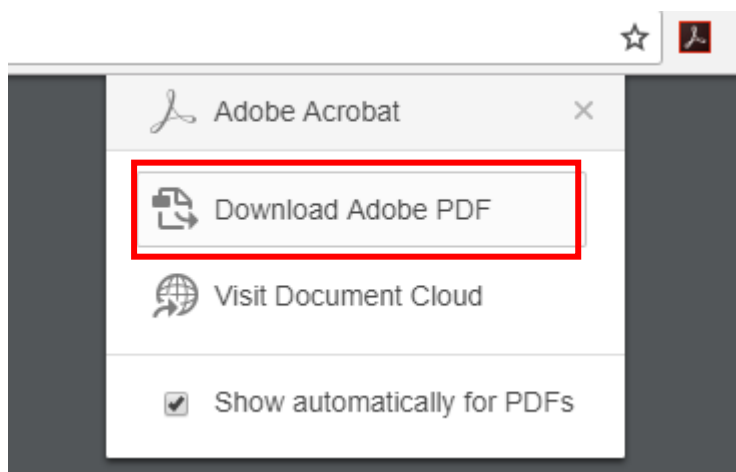

Sentral Parent Portal

Accessing Reports on Portal

In the Sentral Parent Portal <https://silvertonps.sentral.com.au/portal2/#!/login> under each child's name on the right hand side is published reports.

Click and this will open a new link. Please make sure you download each report to keep a copy for your own records (Especially Grade 6 Children as you will no longer has access to the Sentral when you child leaves Silverton)