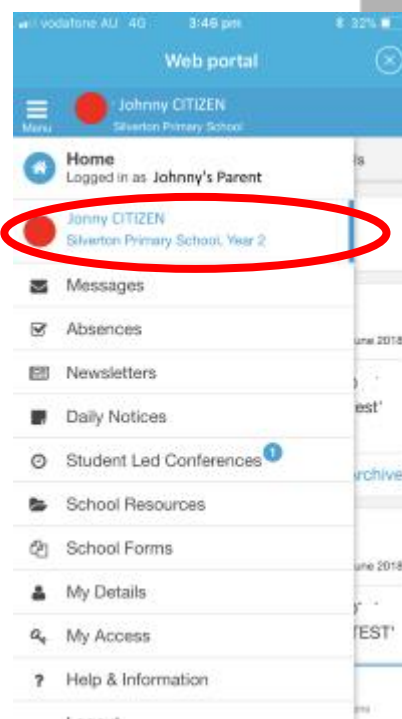

Sentral Parent Portal

Accessing Reports on Portal

In the Sentral Parent Portal <https://silvertonps.sentral.com.au/portal2/#!/login> under each child's name on the right hand side is published reports.

Click and this will open a new link. Please make sure you download each report to keep a copy for your own records (Especially Grade 6 Children as you will no longer has access to the Sentral when you child leaves Silverton)

Accessing Reports on Sentral for Parents App

Log into the Sentral for Parents App and follow the below screens

Got to Menu

Silverton PS
This will take you to the Web Portal within the App

(If prompted, please enter your username – email address and password again)

Menu

Select the child whose report you wish to view

Please note: You need to login via a Web Browser to save your child's report (this cannot be done via the app)