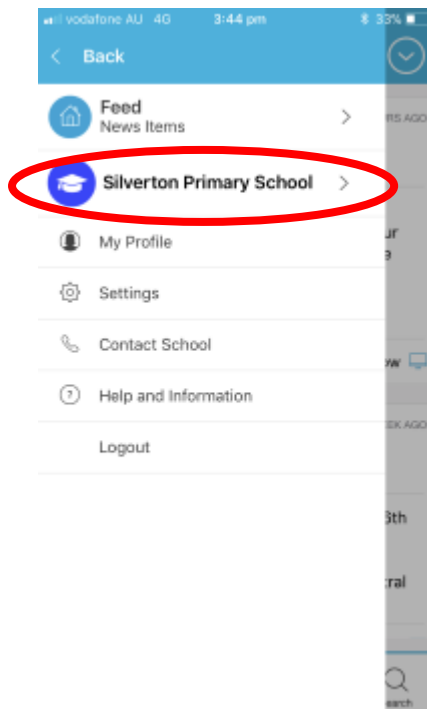

Sentral Parent Portal

Accessing Reports on Portal

In the Sentral Parent Portal <https://silvertonps.sentral.com.au/portal2/#!/login> under each child's name on the right hand side is published reports.

Click and this will open a new link. Please make sure you download each report to keep a copy for your own records (Especially Grade 6 Children as you will no longer has access to the Sentral when you child leaves Silverton)

Accessing Reports on Sentral for Parents App

Log into the Sentral for Parents App and follow the below screens

Got to Menu

Silverton PS
This will take you to the Web Portal within the App

(If prompted, please enter your username – email address and password again)