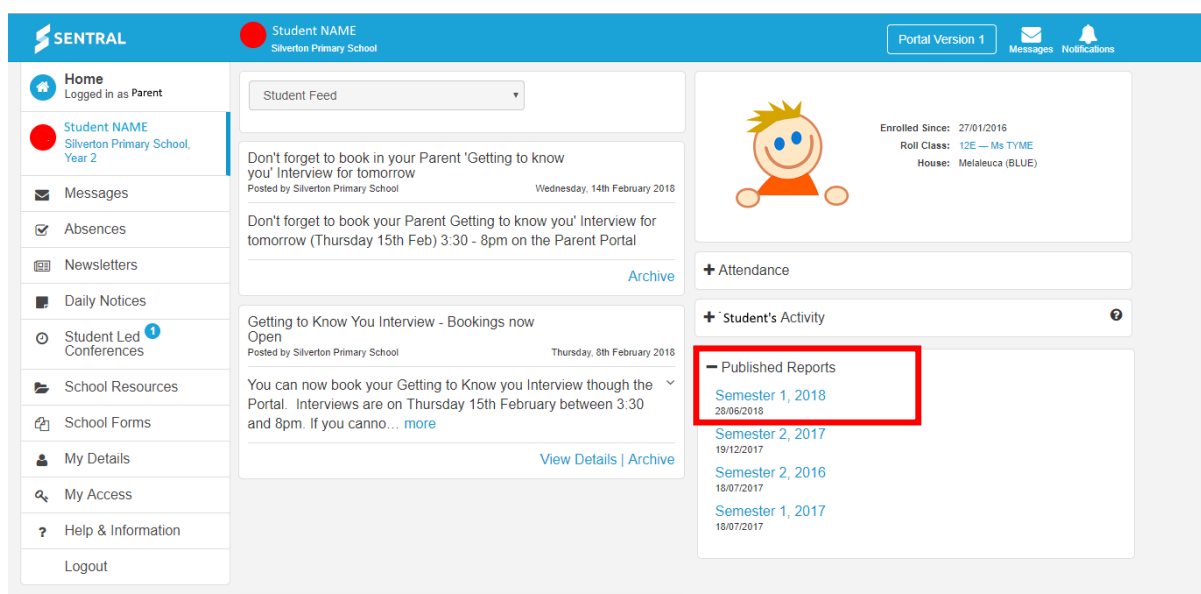

Sentral Parent Portal

Accessing Reports on Portal

In the Sentral Parent Portal <https://silvertonps.sentral.com.au/portal2/#!/login> under each child's name on the right hand side is published reports.

Click and this will open a new link. Please make sure you download each report to keep a copy for your own records (Especially Grade 6 Children as you will no longer has access to the Sentral when you child leaves Silverton)

Accessing Reports on Sentral for Parents App

Log into the Sentral for Parents App and follow the below screens

Got to Menu

Silverton PS
This will take you to the Web Portal within the App

(If prompted, please enter your username – email address and password again)