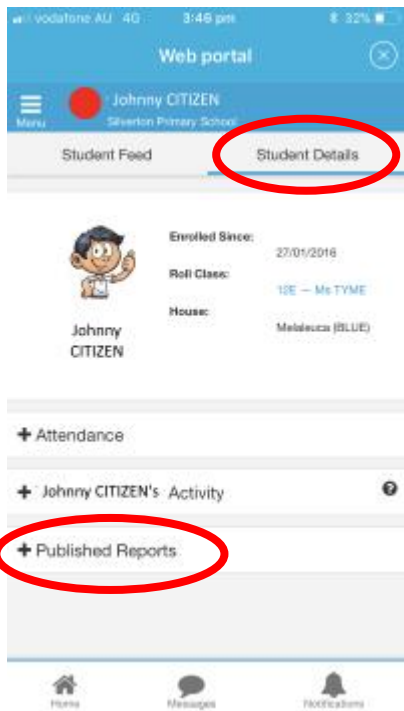

Sentral Parent Portal

Accessing Reports on Portal

In the Sentral Parent Portal <https://silvertonps.sentral.com.au/portal2/#!/login> under each child's name on the right hand side is published reports.

Click and this will open a new link. Please make sure you download each report to keep a copy for your own records (Especially Grade 6 Children as you will no longer has access to the Sentral when you child leaves Silverton)

Accessing Reports on Sentral for Parents App

Log into the Sentral for Parents App and follow the below screens

Got to Menu

Silverton PS
This will take you to the Web Portal within the App

(If prompted, please enter your username – email address and password again)

Menu

Select the child whose report you wish to view

Please note: You need to login via a Web Browser to save your child's report (this cannot be done via the app)