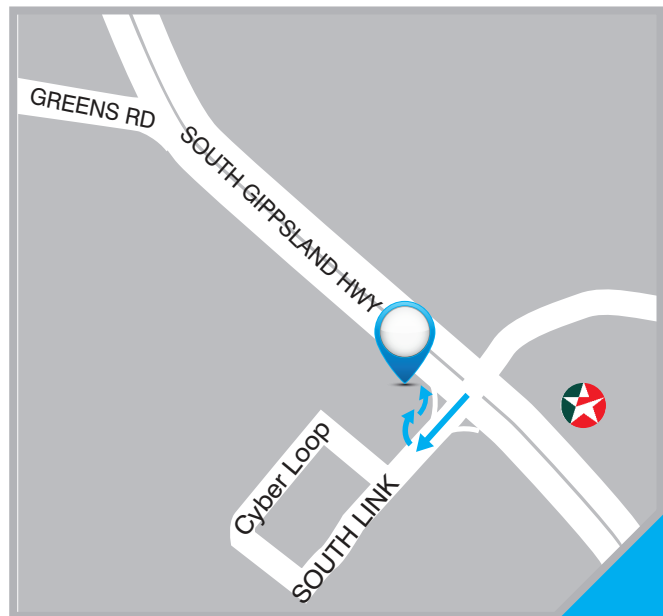

EXTENDED TRADING HOURS

20/11/2018 - 2/3/2019

Mon to Fri: 9:00am - 5:00pm

Sat: 9:00am - 4:00pm

psw.com.au Save Time, Shop Online!

SHOP
ONLINE

FLEXIBLE
EXCHANGE
OPTIONS

RETAIL
STORE

ASK IN
STORE ***

PSWSCHOOLS

PSW_APPAREL

***No new lay-bys in January. Lay-bys require a 20% deposit, Lay-bys available in-store only, Extended lay-by for 'Back to School 2019' must be placed between Mon 5th Nov and Fri 21st Dec 2018. Lay-bys must be paid for and picked-up by Fri 25 Jan 2019.

** Store trading hours are subject to change, please refer to psw.com.au for all store trading hours, holiday trading and public holiday information, or call the customer service team on (03) 9768 0333.

* School Price Lists are subject to change throughout the year.

PSW

QUALITY IN EVERY STITCH