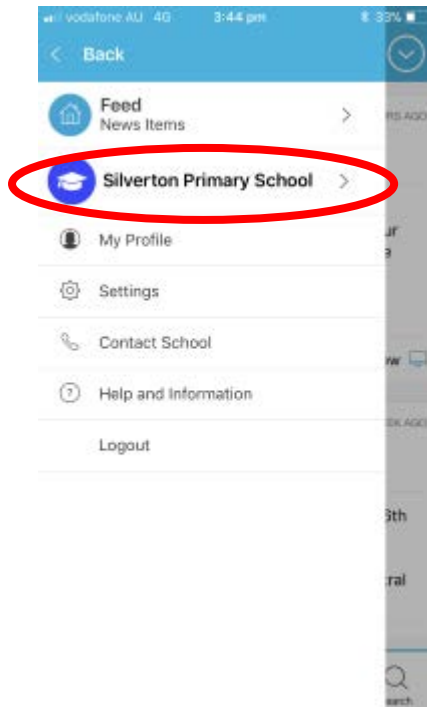

## Accessing Reports on Portal

In the Sentral Parent Portal <https://sentral.silverton-ps.vic.edu.au/portal2> under each child's name on the right hand side is published reports.

Click and this will open a new link. Please make sure you download each report to keep a copy for your own records (Especially Grade 6 Children as you will no longer has access to the Sentral when you child leaves Silverton)

# Accessing Reports on Sentral for Parents App

Log into the Sentral for Parents App and follow the below screens

Got to Menu

Silverton PS  
This will take you to the Web Portal within the App

(If prompted, please enter your username – email address and password again)