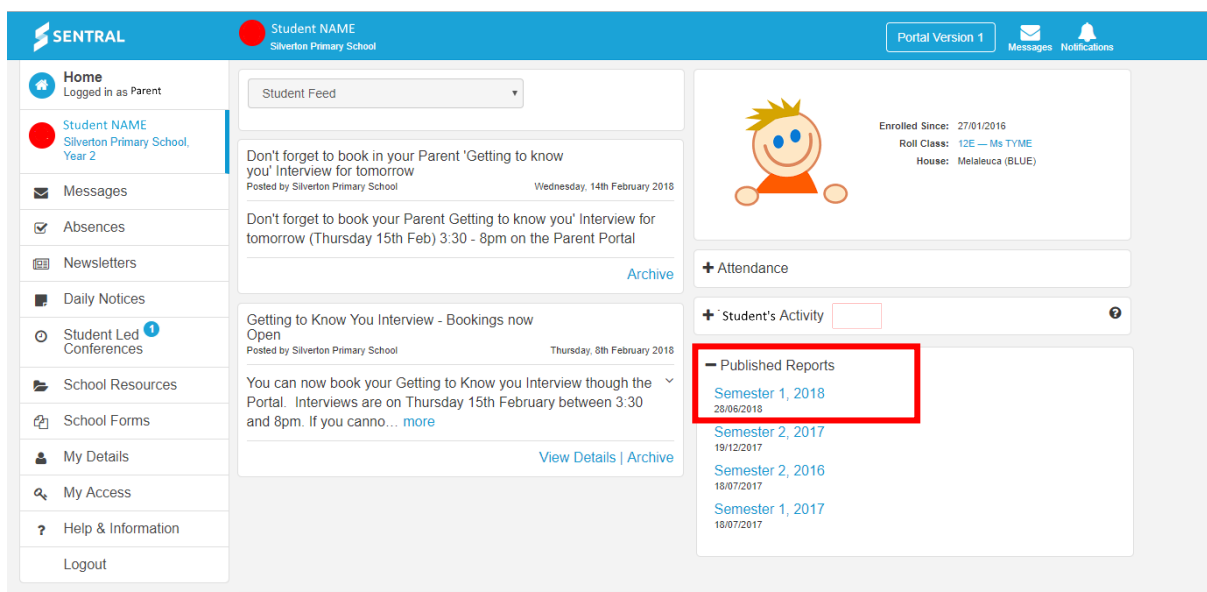

## Accessing Reports on Portal

In the Sentral Parent Portal <https://sentral.silverton-ps.vic.edu.au/portal2> under each child's name on the right hand side is published reports.

Click and this will open a new link. Please make sure you download each report to keep a copy for your own records (Especially Grade 6 Children as you will no longer has access to the Sentral when you child leaves Silverton)