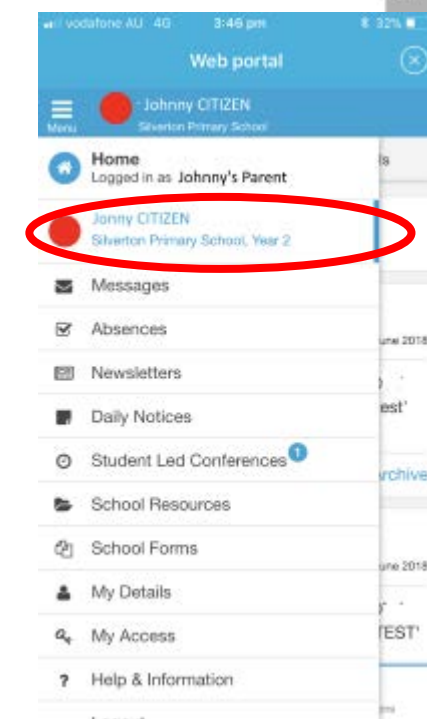

## Accessing Reports on Portal

In the Sentral Parent Portal <https://sentral.silverton-ps.vic.edu.au/portal2> under each child's name on the right hand side is published reports.

Click and this will open a new link. Please make sure you download each report to keep a copy for your own records (Especially Grade 6 Children as you will no longer has access to the Sentral when you child leaves Silverton)

# Accessing Reports on Sentral for Parents App

Log into the Sentral for Parents App and follow the below screens

Got to Menu

Silverton PS  
This will take you to the Web Portal within the App

(If prompted, please enter your username – email address and password again)

Menu

Select the child whose report you wish to view

Please note: You need to login via a Web Browser to save your child's report (this cannot be done via the app)