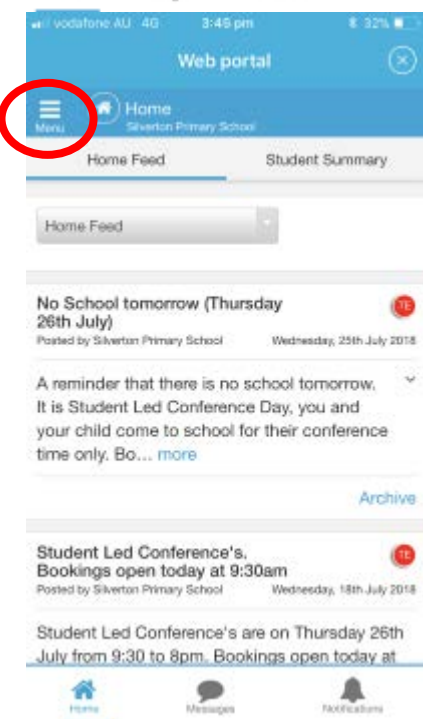

## Accessing Reports on Portal

In the Sentral Parent Portal <https://sentral.silverton-ps.vic.edu.au/portal2> under each child's name on the right hand side is published reports.

Click and this will open a new link. Please make sure you download each report to keep a copy for your own records (Especially Grade 6 Children as you will no longer has access to the Sentral when you child leaves Silverton)

# Accessing Reports on Sentral for Parents App

Log into the Sentral for Parents App and follow the below screens

Got to Menu

Silverton PS  
This will take you to the Web Portal within the App

(If prompted, please enter your username – email address and password again)

Menu

Select the child whose report you wish to view

Please note: You need to login via a Web Browser to save your child's report (this cannot be done via the app)