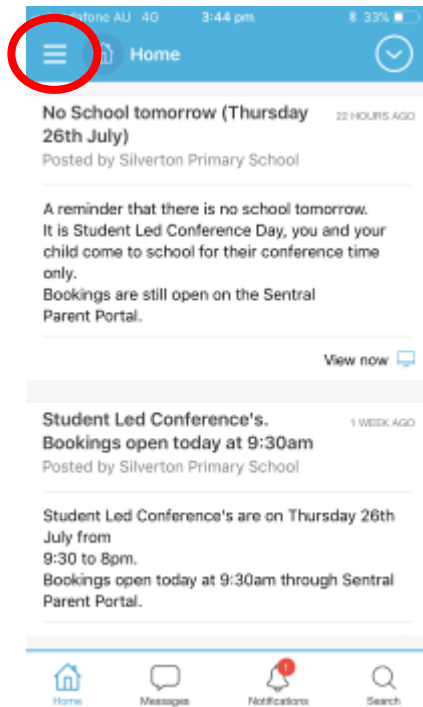

## Accessing Reports on Portal

In the Sentral Parent Portal <https://sentral.silverton-ps.vic.edu.au/portal2> under each child's name on the right hand side is published reports.

Click and this will open a new link. Please make sure you download each report to keep a copy for your own records (Especially Grade 6 Children as you will no longer has access to the Sentral when you child leaves Silverton)

# Accessing Reports on Sentral for Parents App

Log into the Sentral for Parents App and follow the below screens

Got to Menu

Silverton PS  
This will take you to the Web Portal within the App

(If prompted, please enter your username – email address and password again)