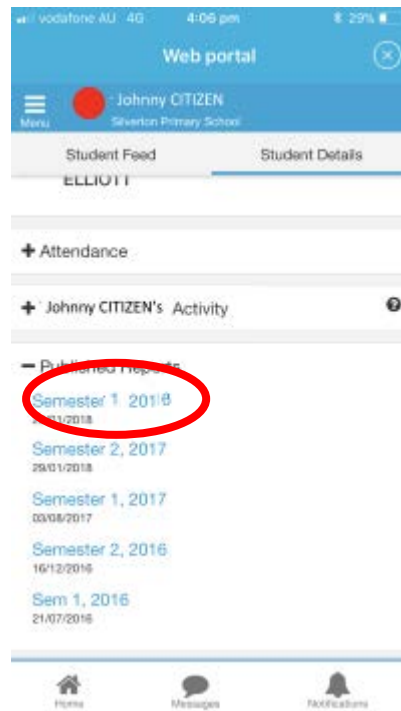

## Accessing Reports on Portal

In the Sentral Parent Portal <https://sentral.silverton-ps.vic.edu.au/portal2> under each child's name on the right hand side is published reports.

Click and this will open a new link. Please make sure you download each report to keep a copy for your own records (Especially Grade 6 Children as you will no longer has access to the Sentral when you child leaves Silverton)

# Accessing Reports on Sentral for Parents App

Log into the Sentral for Parents App and follow the below screens

Got to Menu

Silverton PS  
This will take you to the Web Portal within the App

(If prompted, please enter your username – email address and password again)

Menu

Select the child whose report you wish to view

Please note: You need to login via a Web Browser to save your child's report (this cannot be done via the app)