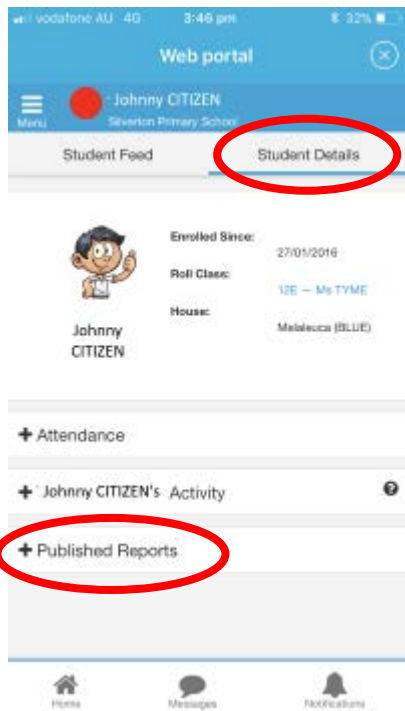

## Accessing Reports on Portal

In the Sentral Parent Portal <https://sentral.silverton-ps.vic.edu.au/portal2> under each child's name on the right hand side is published reports.

Click and this will open a new link. Please make sure you download each report to keep a copy for your own records (Especially Grade 6 Children as you will no longer has access to the Sentral when you child leaves Silverton)

# Accessing Reports on Sentral for Parents App

Log into the Sentral for Parents App and follow the below screens

Got to Menu

Silverton PS  
This will take you to the Web Portal within the App

(If prompted, please enter your username – email address and password again)

Menu

Select the child whose report you wish to view

Please note: You need to login via a Web Browser to save your child's report (this cannot be done via the app)